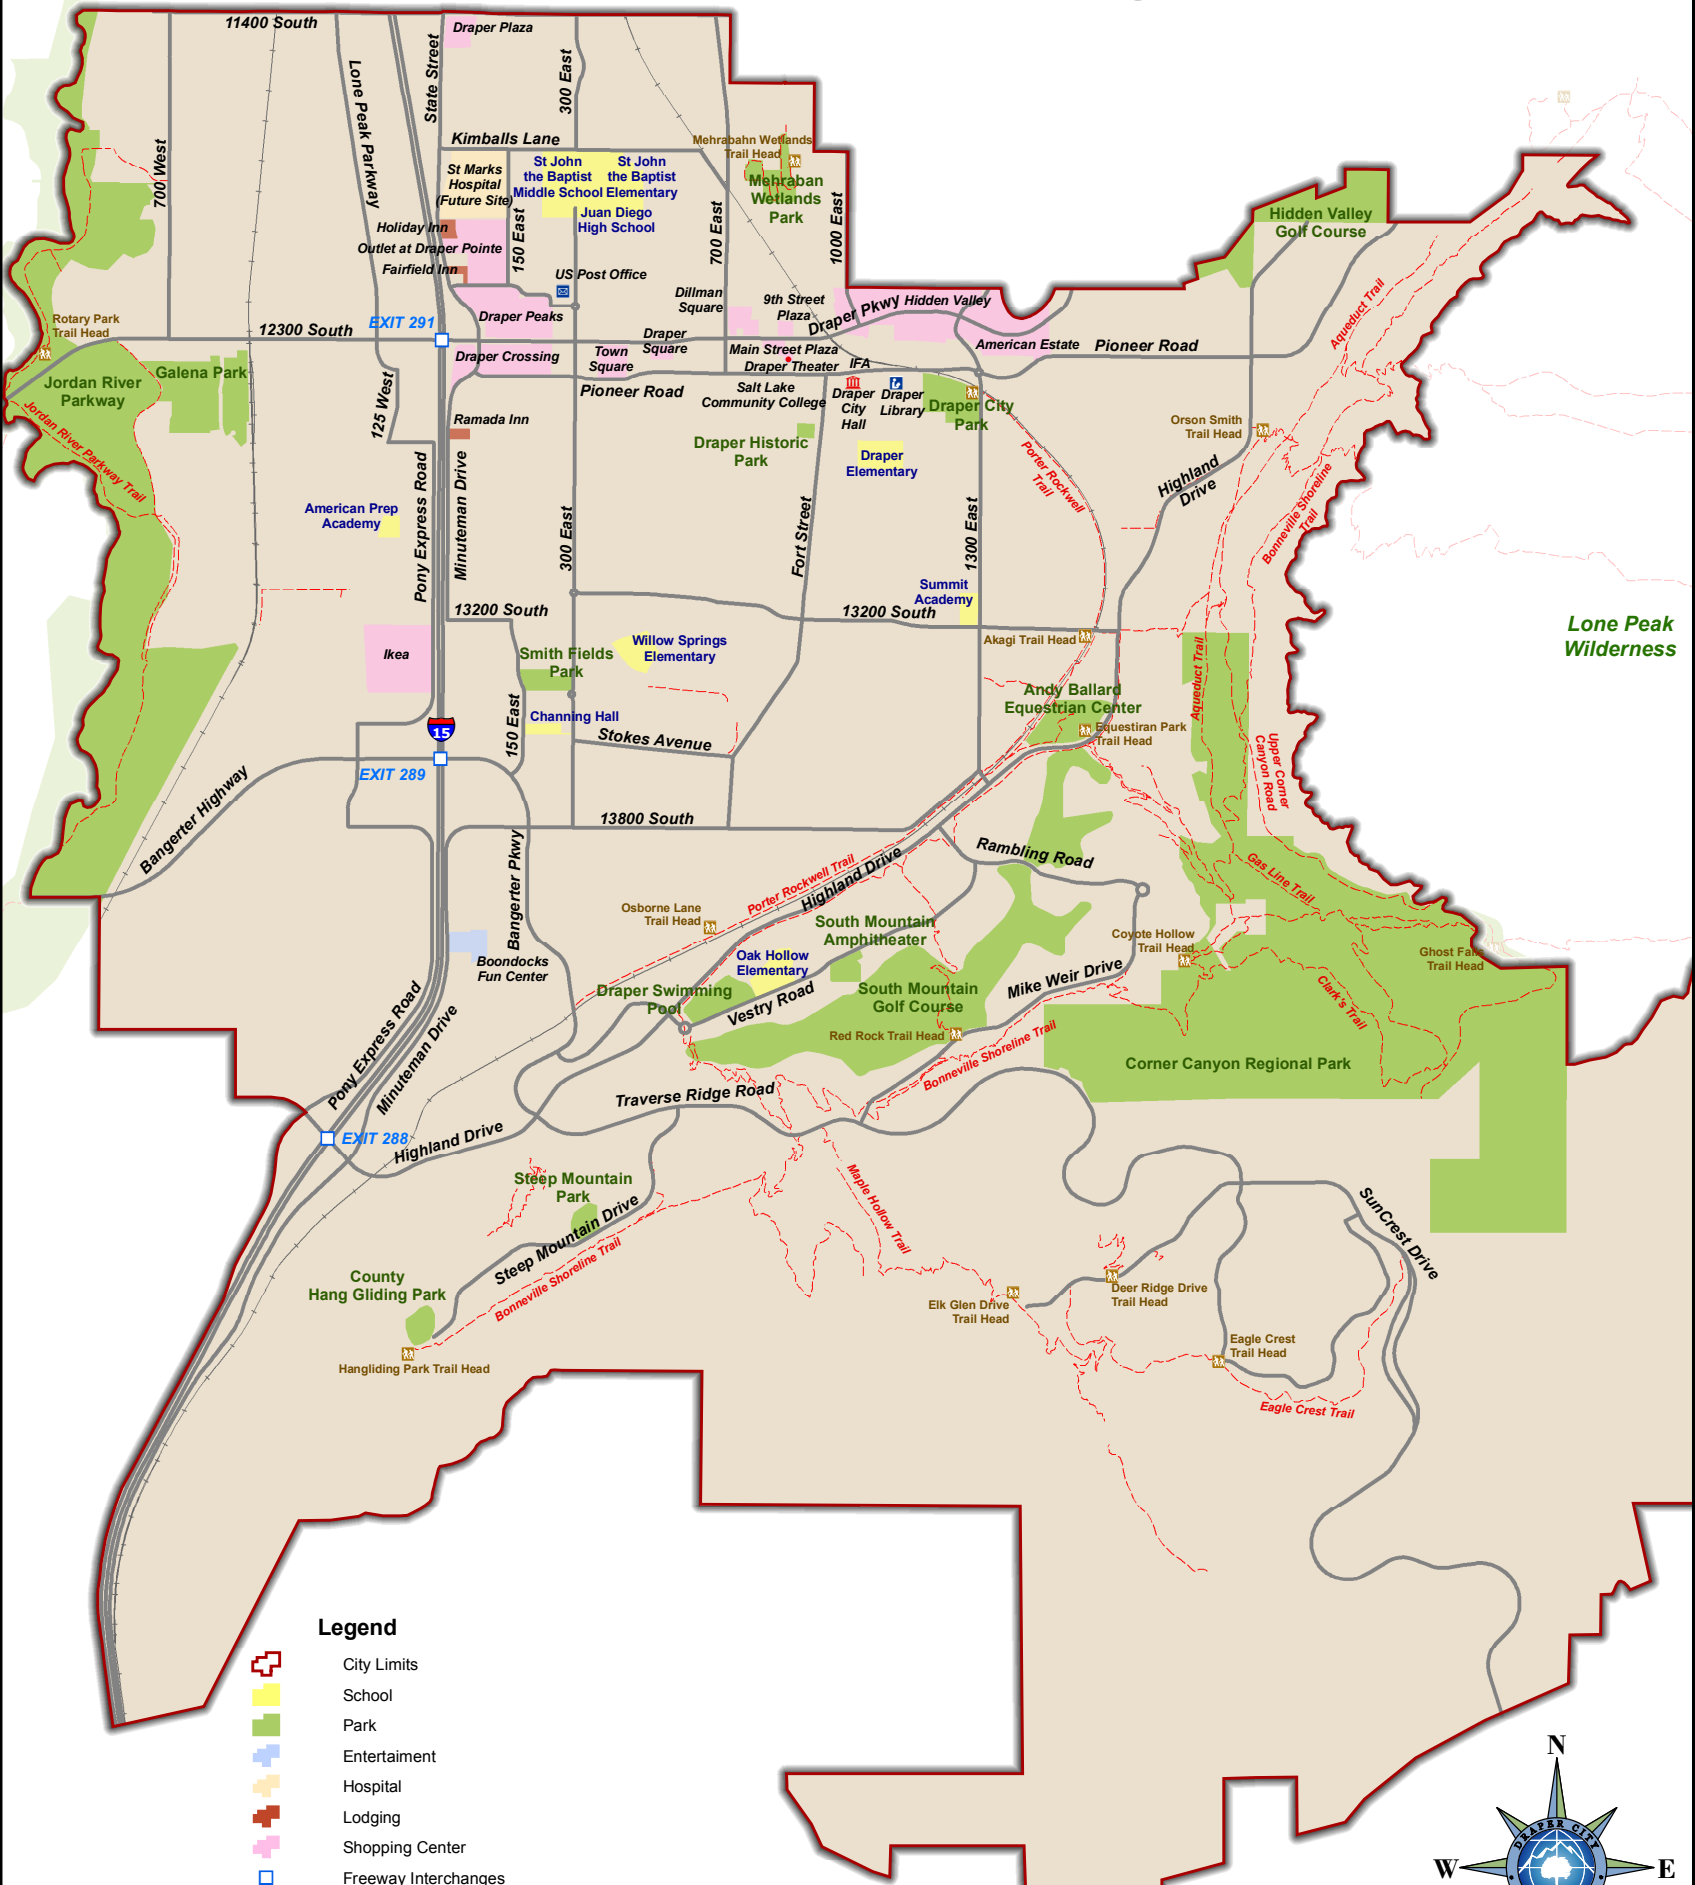

Draper City

Legend

- City Limits
- School
- Park
- Entertainment
- Hospital
- Lodging
- Shopping Center
- Freeway Interchanges
- Trailhead
- Trail
- Rail Road
- Street

1:45,000